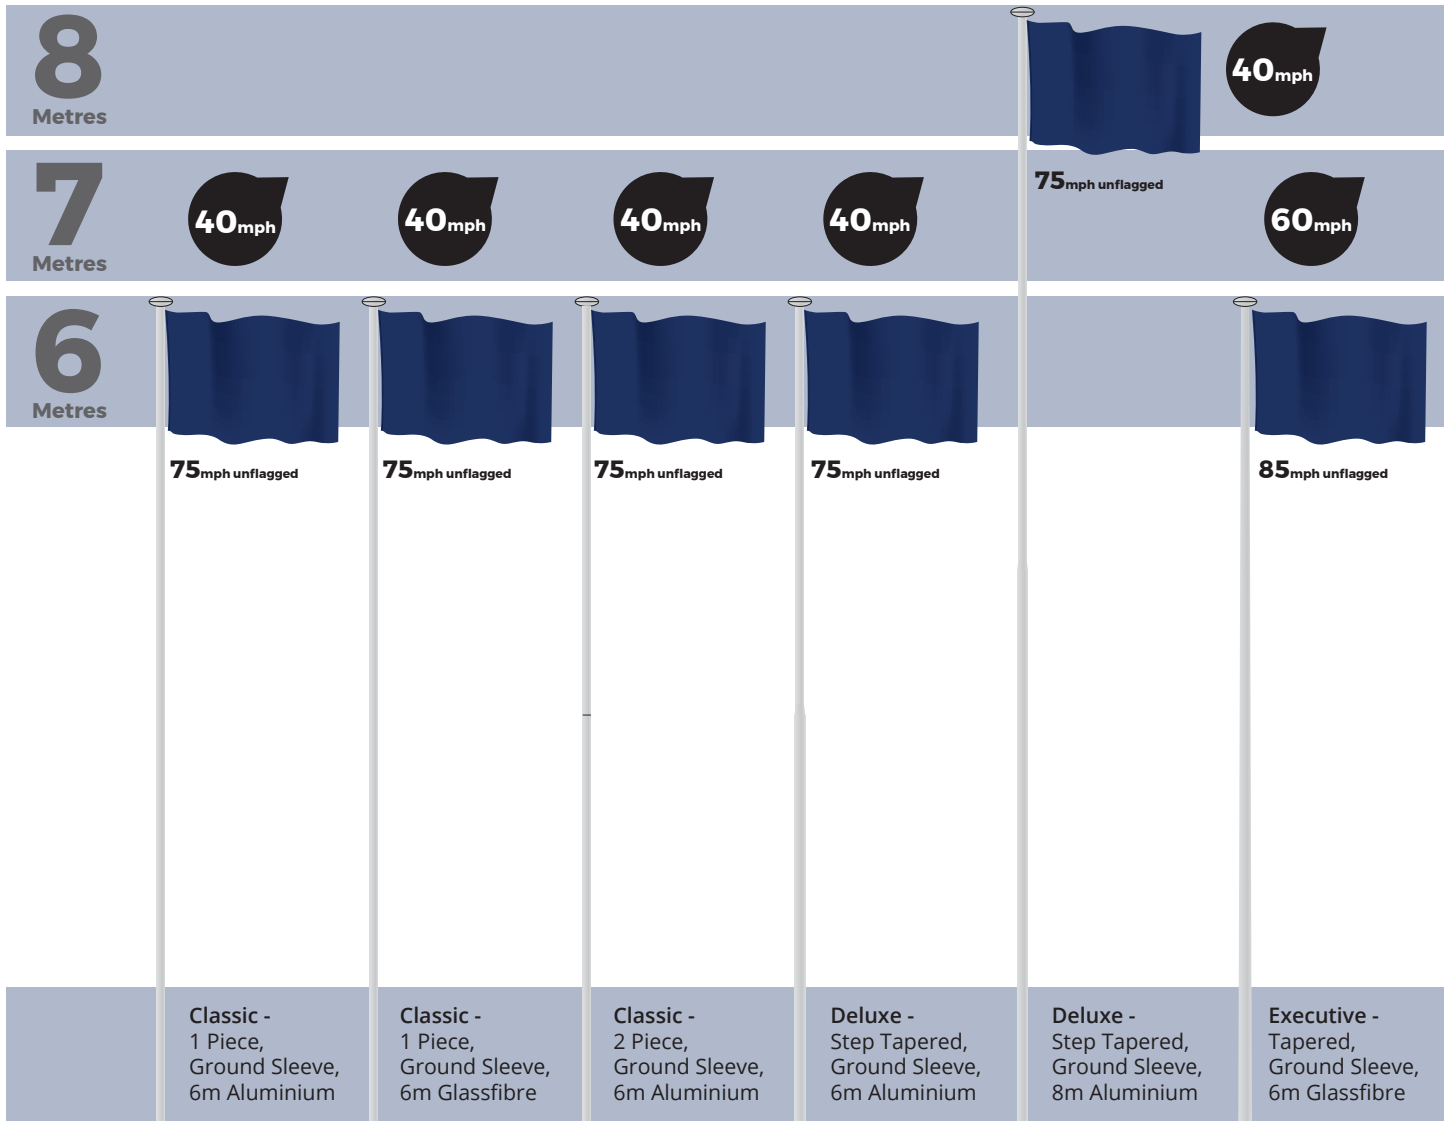

# GARDEN FLAGPOLE WIND LOADINGS

● MAXIMUM WIND SPEEDS WHEN FLAGGED

Standard - White Mushroom Finial

Optional - Gold Onion Finial