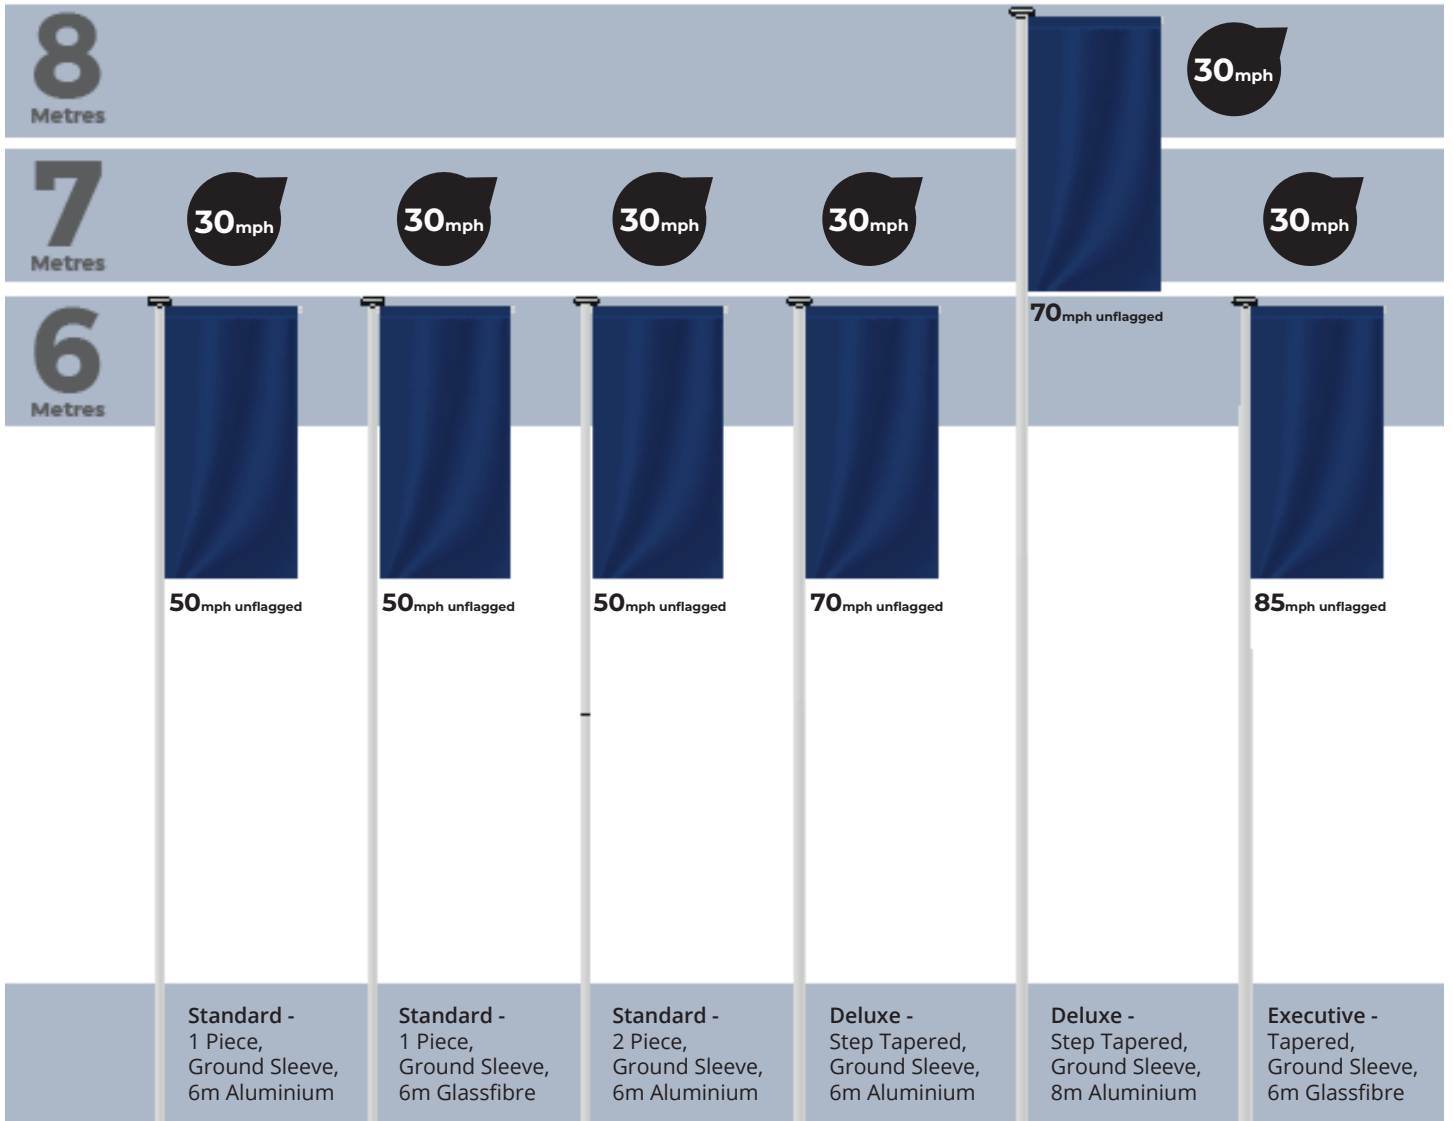

HOUSEBUILDER FLAGPOLE WIND LOADINGS

● MAXIMUM WIND SPEEDS WHEN FLAGGED

Standard - White Mushroom Finial

Optional - Gold Onion Finial