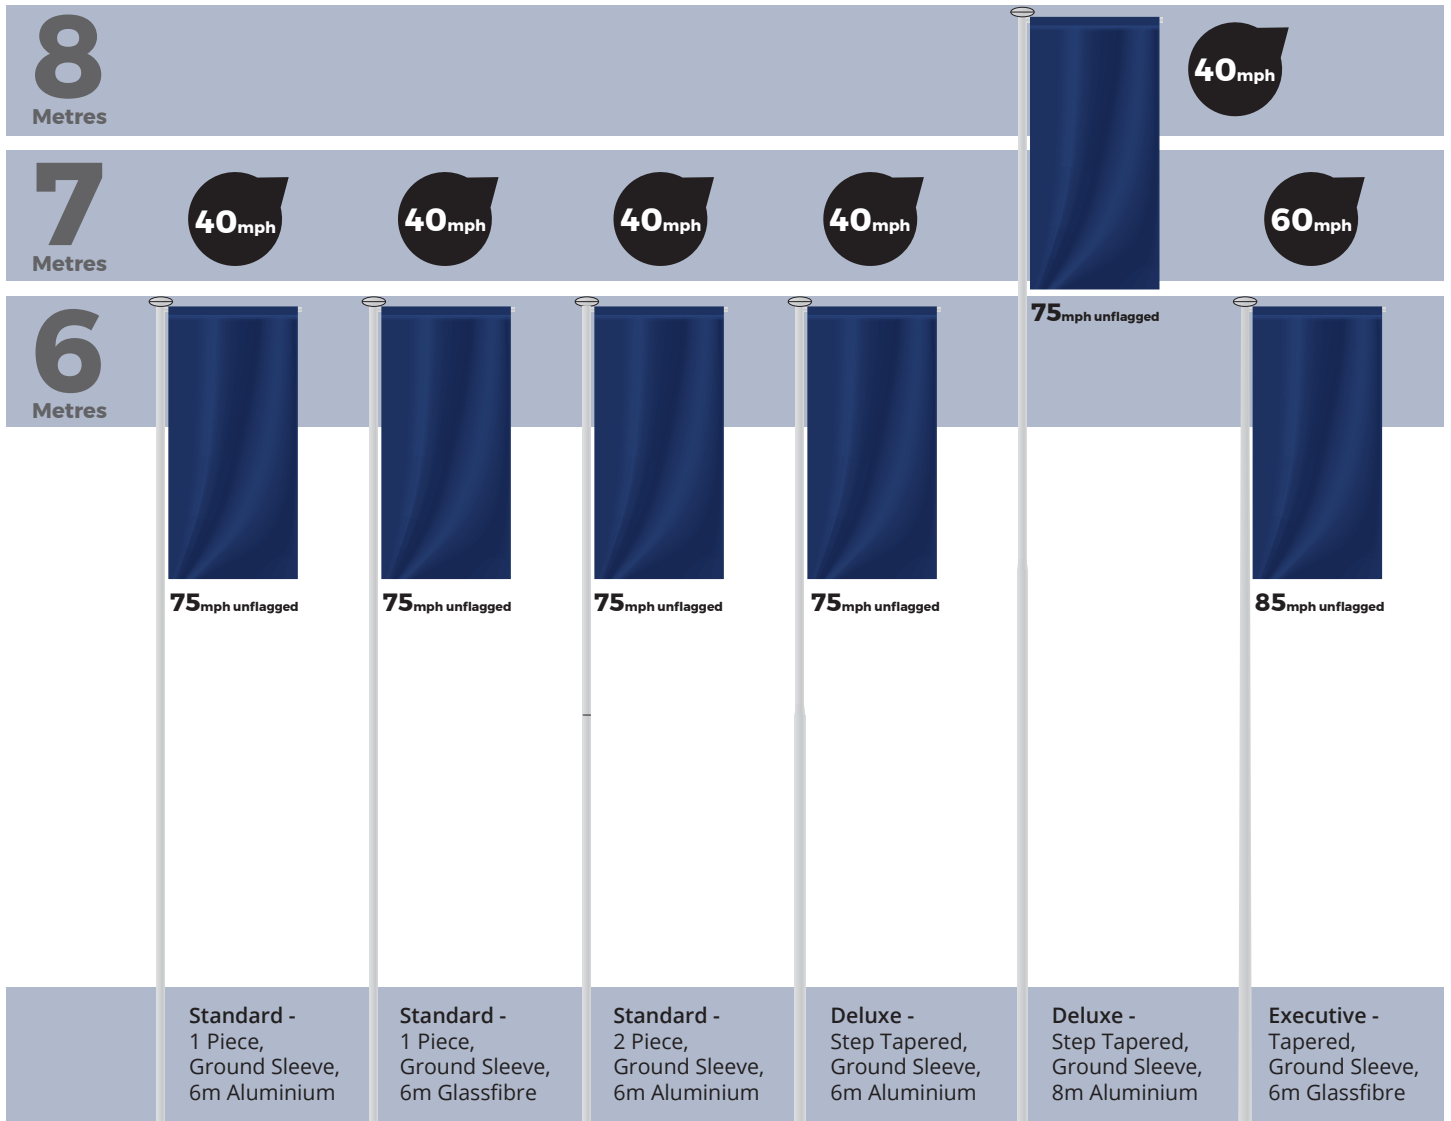

HOUSEBUILDER FLAGPOLE WIND LOADINGS

● MAXIMUM WIND SPEEDS WHEN FLAGGED

Standard - White Mushroom Finial

Optional - Gold Onion Finial